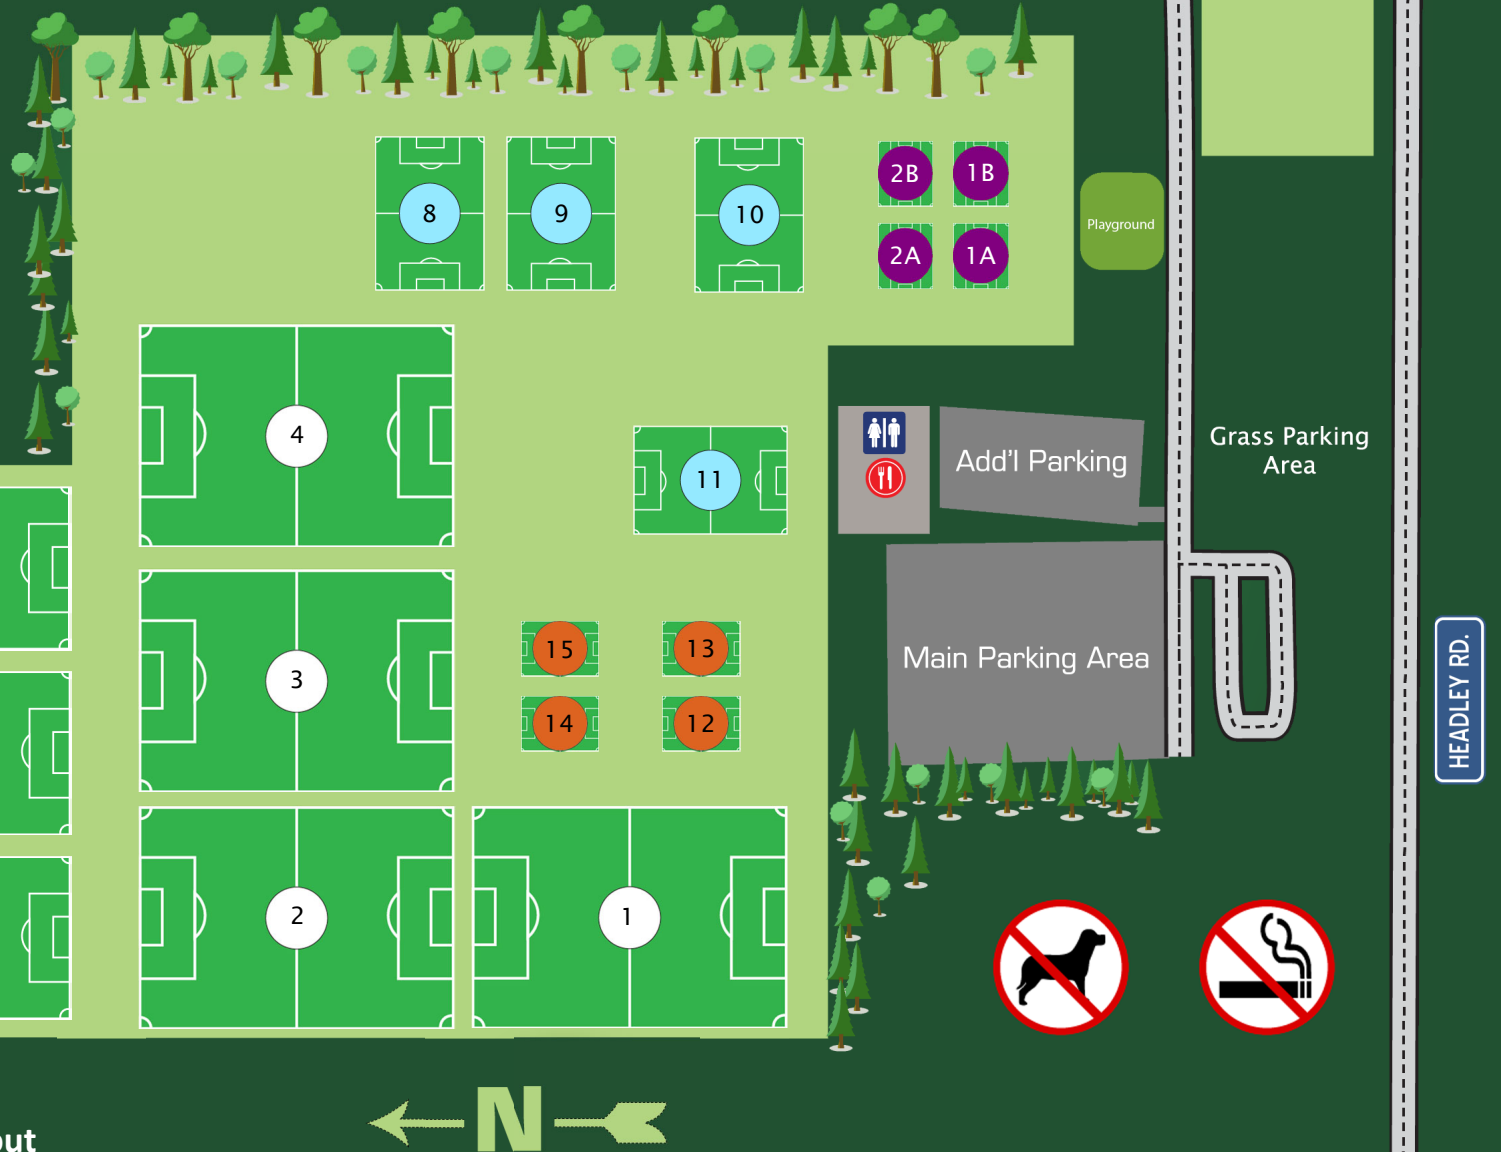

Headley Park

1031 Challis Springs Dr
Gahanna, OH 43230

Legend

- Concessions
- Restrooms
- U13-U18 Fields
- U11-U12 Fields
- U9-U10 Fields
- U6-U7 Fields
- U4-U5 Fields

Neighborhood
Entrance to Park

Fall 2021 Field Layout